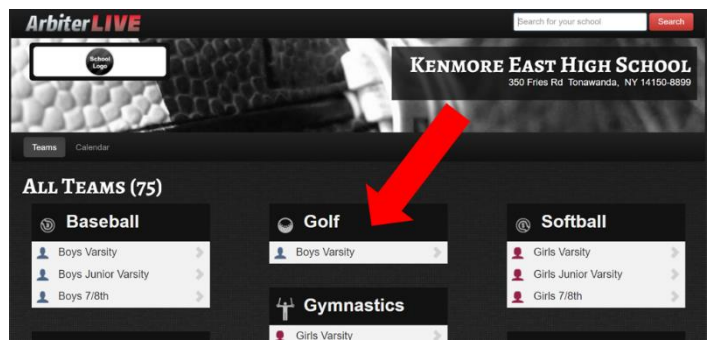

Directions for accessing Kenmore East team schedules:

1. Visit Kenmore East ArbiterLive website: <https://arbiterlive.com/Teams?entityId=11652>

2. Click on Team/Level for specific schedule.

Directions to contest locations: