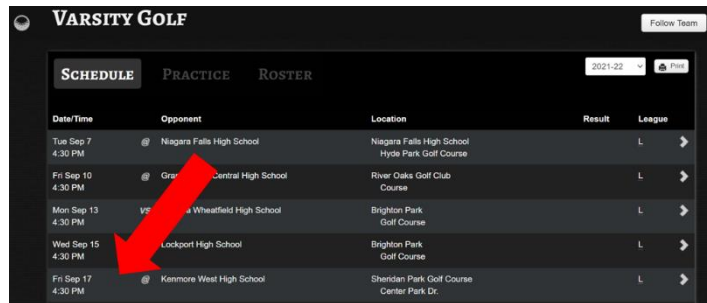

Directions to contest locations:

1. Access Team/Level specific schedule.

2. Click on date of the contest.